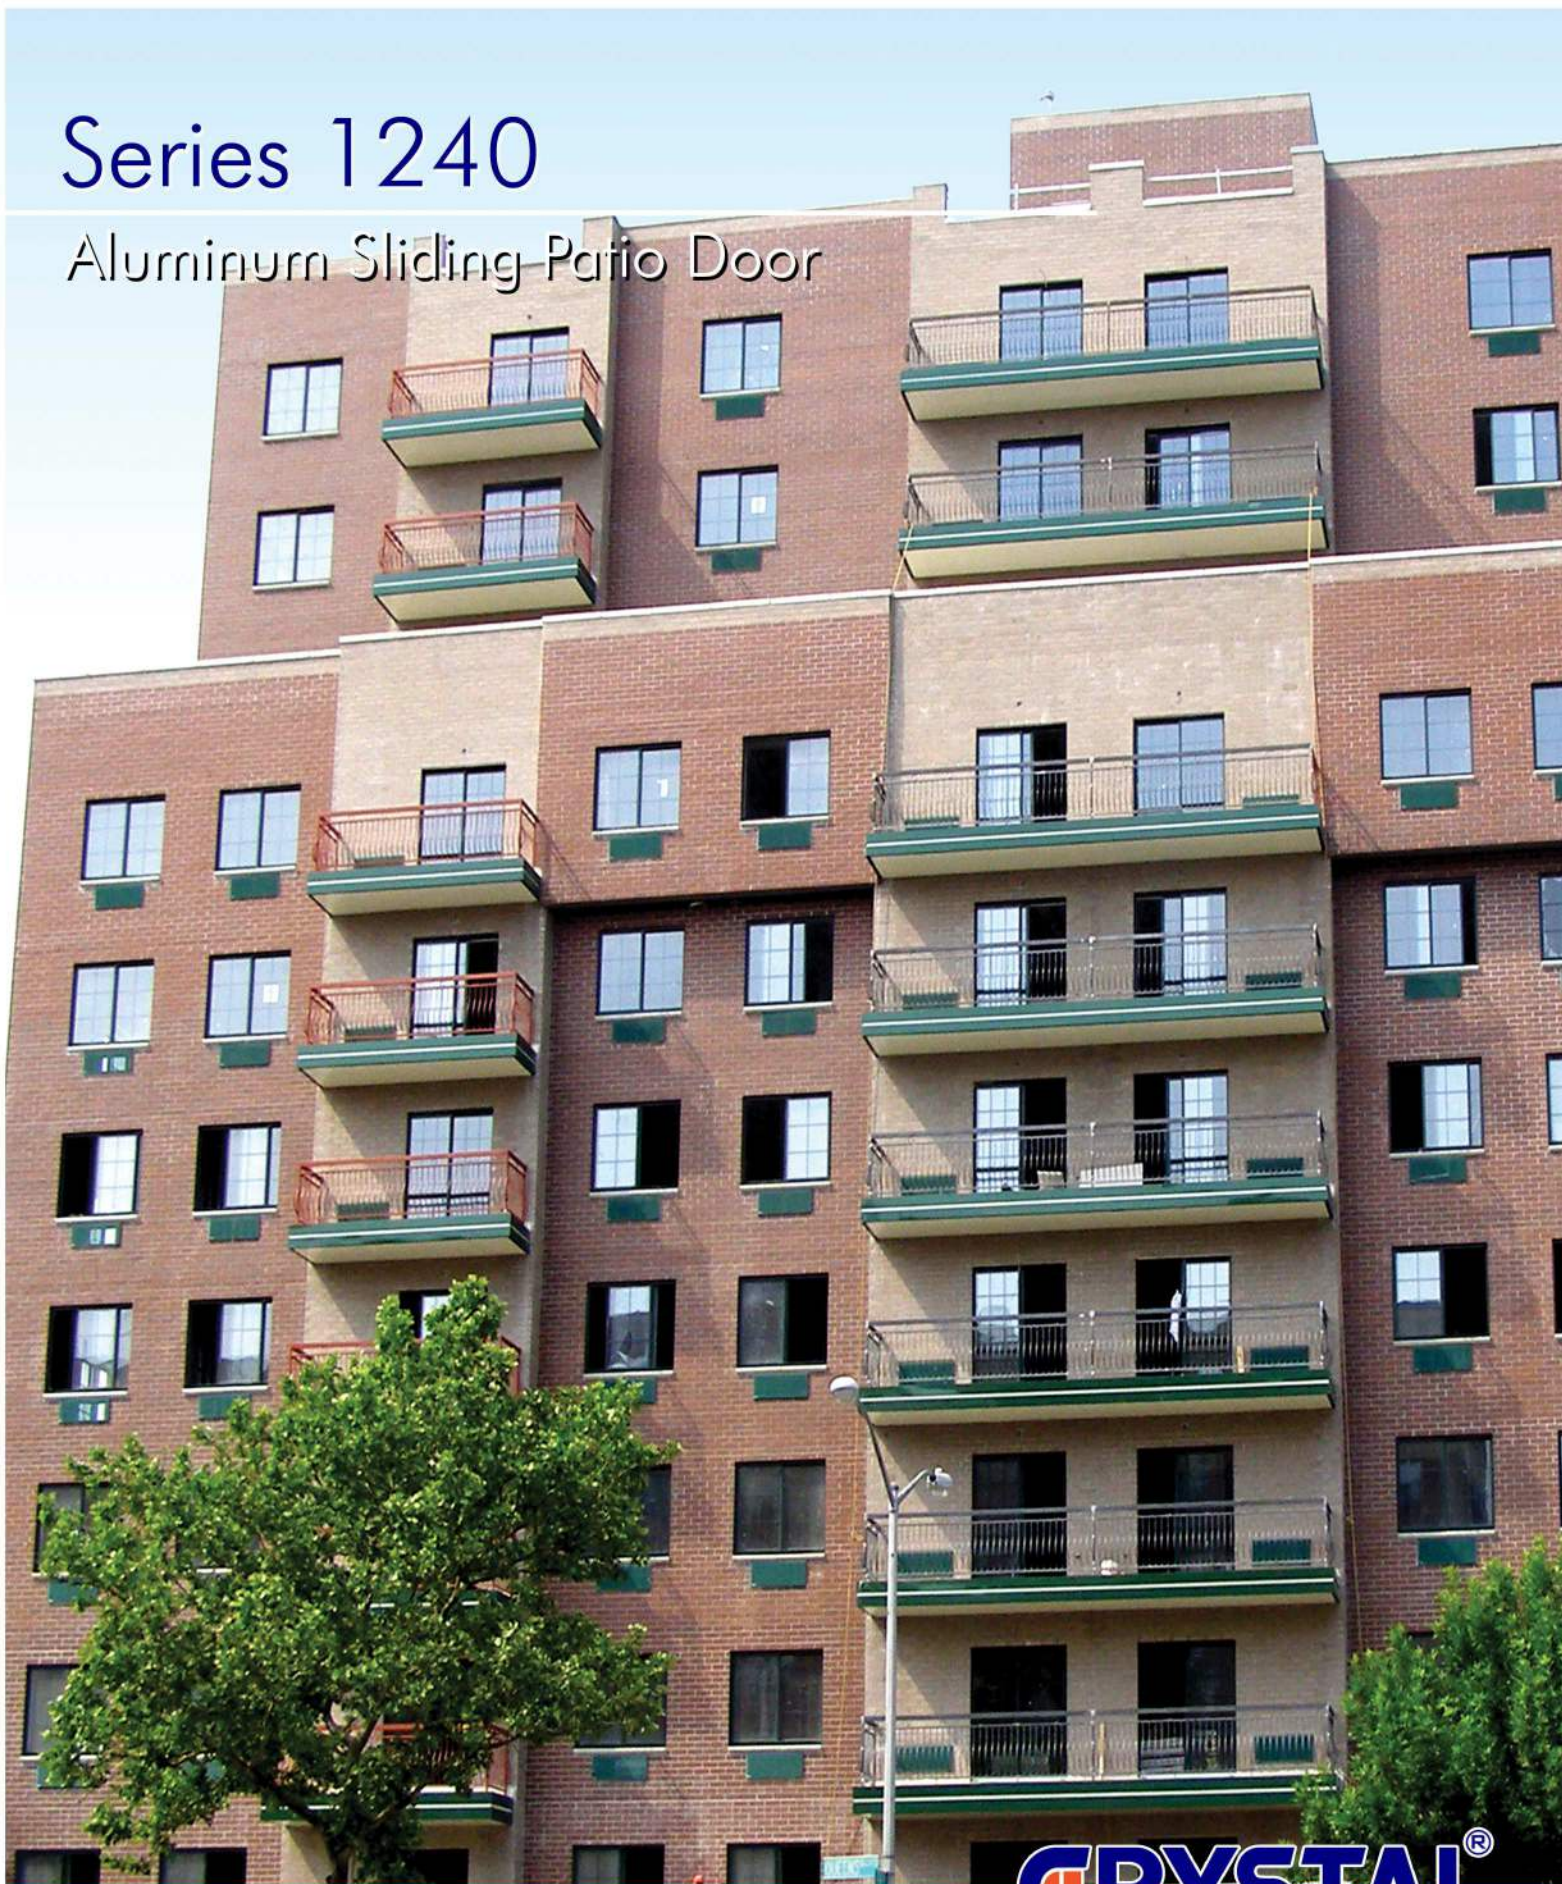

Series 1240

Aluminum Sliding Patio Door

CRYSTAL[®]
WINDOW & DOOR SYSTEMS, LTD.
WWW.CRYSTALWINDOWS.COM

CTP-1240 COMMERCIAL THERMAL BREAK ALUMINUM SLIDING PATIO DOOR

PRODUCT FEATURES

- Knock - down (KD) Pre-Fabricated frame
- 2-Panel (XO/OX) or 3-Panel (OXO)
- AAMA Rating: SD-C40./ LC45
- Frame Depth: 4+9/16"
- Tube Sill w/ Concealed Drainage
- Insulating Tempered Glass Unit Size: 1"
- "Intercept" Warm Edge Vitro Spacer
- Bronze or White Colors 2604 Powder Coat Finish
- Fibermesh Locking Screen
- Heavy-Duty Adjustable Dual Tandem Ball Bearing Rollers
- Clear Anodized Sill

Options

- Low-E Tempered Glass
- Argon Gas Filled IGU
- Fully Reversible Panels Post-Installation
- Slide-on /Screw-on Nailing Fin
- Slide on 3" Face Flange
- Between Glass Grids
- Custom Sizes
- Special Colors & Finishes
- Compatible w/ 1.270A Transom/Sidelight Windows
Featuring Male & Female Frame w/ Intermediate Jambs
- Stainless Steel Door Panel & Screen Rollers