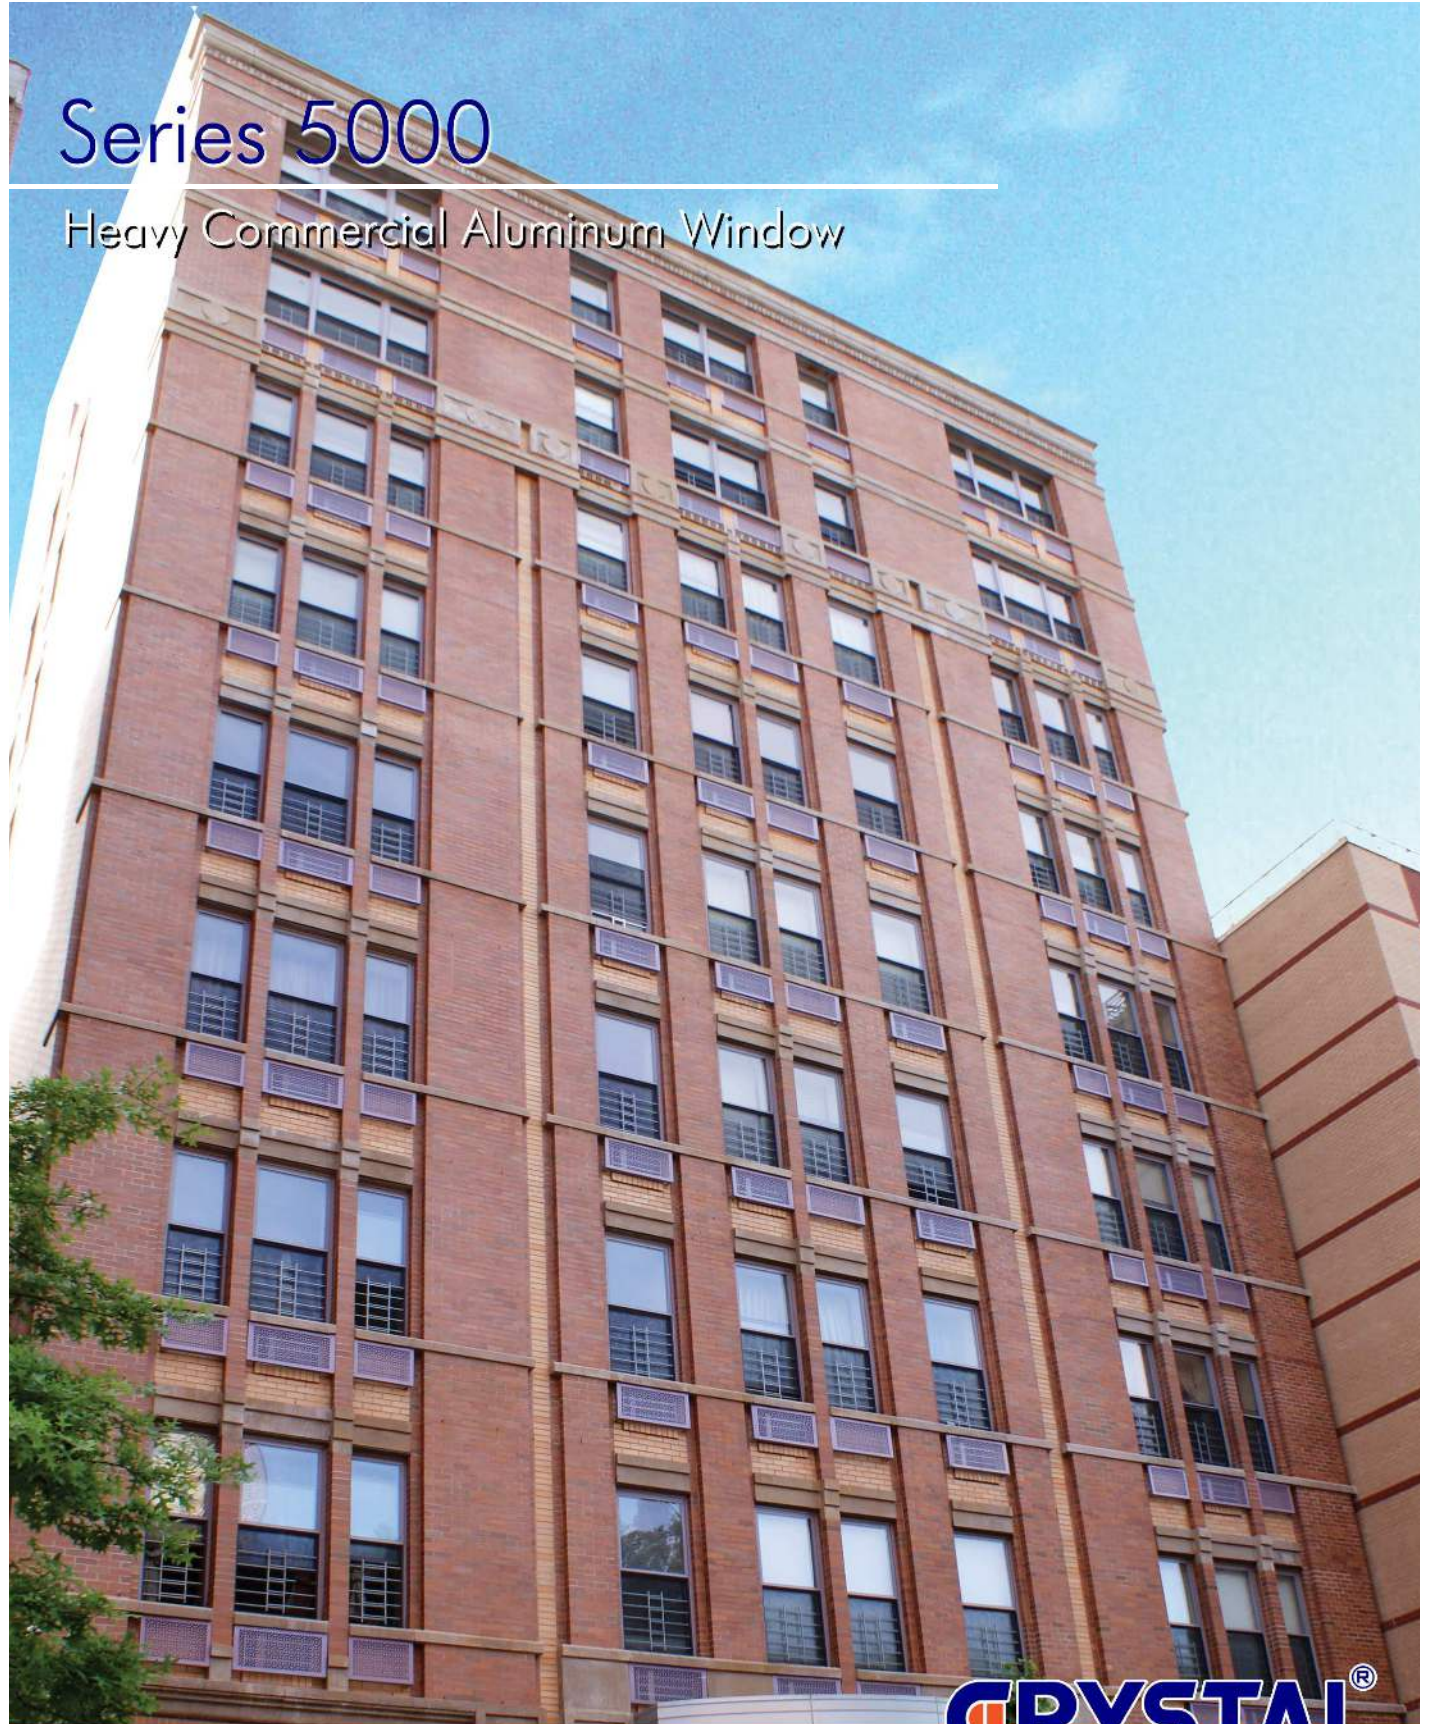

Series 5000

Heavy Commercial Aluminum Window

CRYSTAL[®]
WINDOW & DOOR SYSTEMS, LTD.
WWW.CRYSTALWINDOWS.COM

Series 5000 HEAVY COMMERCIAL THERMAL BREAK WINDOW

PRODUCT FEATURES

- 3-1/4" Frame Depth
- AAMA Rated: H-HC45
- 1" Insulated Glass Unit
- PPG "Intercept" Warm Edge Spacer
- Continuous Top & Bottom Anti-Drift Clip Locks
- Double Meeting Rail Interlock
- Pocket Sill
- Mulls w/Series 5100 Picture (AAMA AW100)
- Internal Metal Tilt Latches with Custodial Lock
- Straight Jamb Provides Equal Sightline
- Thermal-break Sash & Frame
- Tilt in Sashes

The Improved Crystal Series 5000 is a HC rated aluminum double-hung window with a 3-1/4" jamb depth. Improved features, such as straight and narrow jamb, is a proven performer for many years to come.

PRODUCT PERFORMANCE