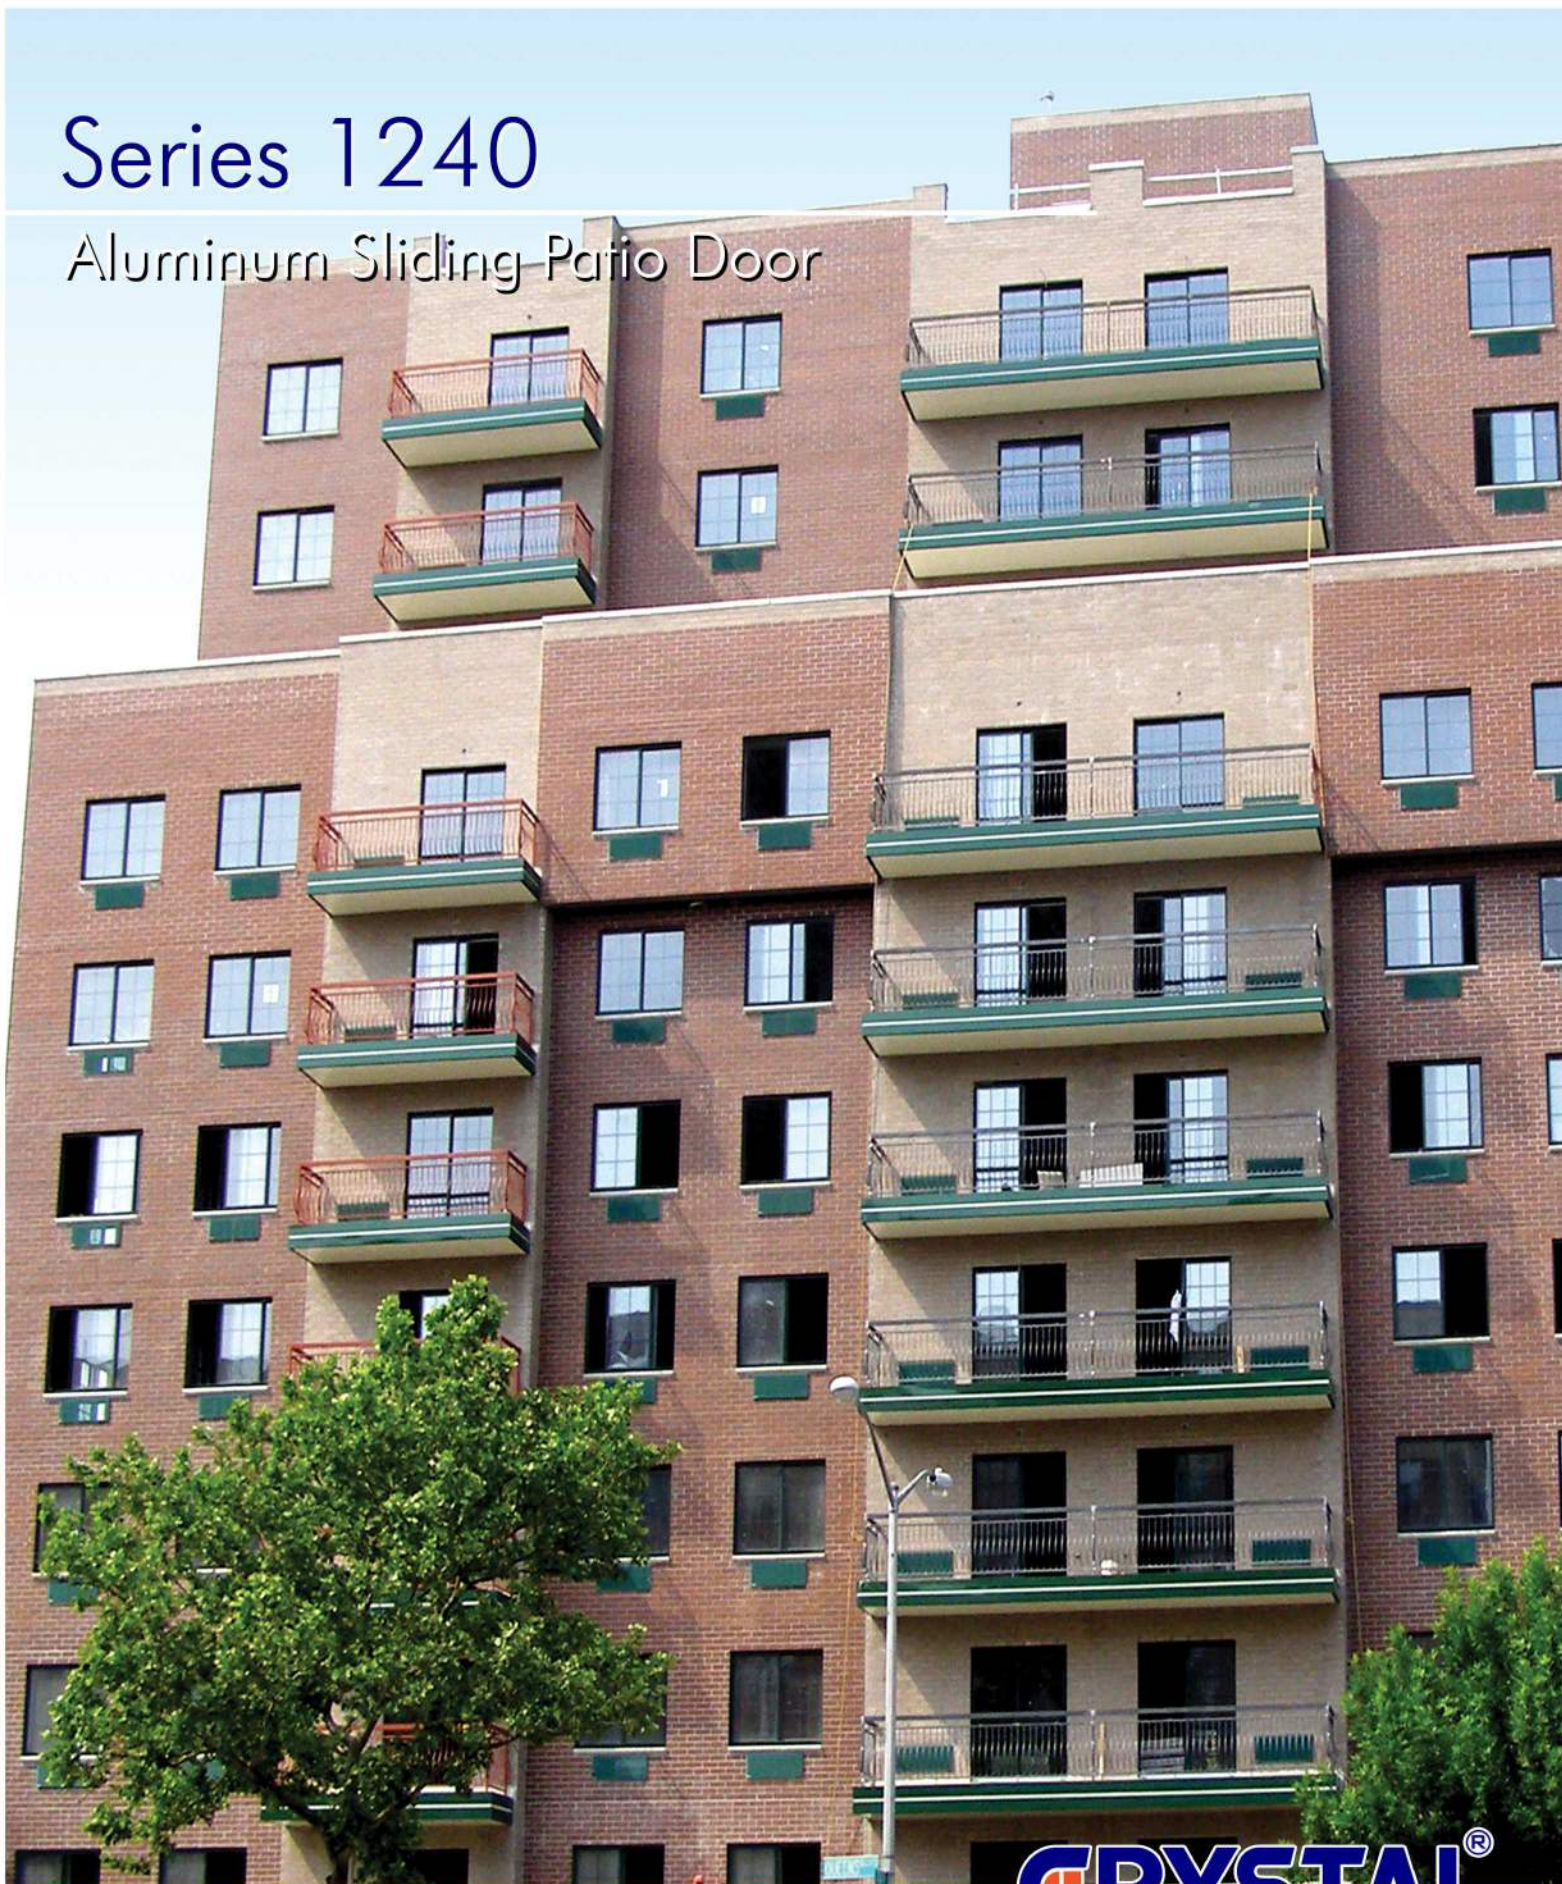

# Series 1240

Aluminum Sliding Patio Door

**CRYSTAL**<sup>®</sup>  
WINDOW & DOOR SYSTEMS, LTD.  
[WWW.CRYSTALWINDOWS.COM](http://WWW.CRYSTALWINDOWS.COM)

# CTP-1240 COMMERCIAL THERMAL BREAK ALUMINUM SLIDING PATIO DOOR

## PRODUCT FEATURES

- Knock - down (KD) Pre-Fabricated frame
- 2-Panel (XO/OX) or 3-Panel (OXO)
- AAMA Rating: SD-C40./ LC45
- Frame Depth: 4+9/16"
- Tube Sill w/ Concealed Drainage
- Insulating Tempered Glass Unit Size: 1"
- "Intercept" Warm Edge Vitro Spacer
- Bronze or White Colors 2604 Powder Coat Finish
- Fibermesh Locking Screen
- Heavy-Duty Adjustable Dual Tandem Ball Bearing Rollers
- Clear Anodized Sill